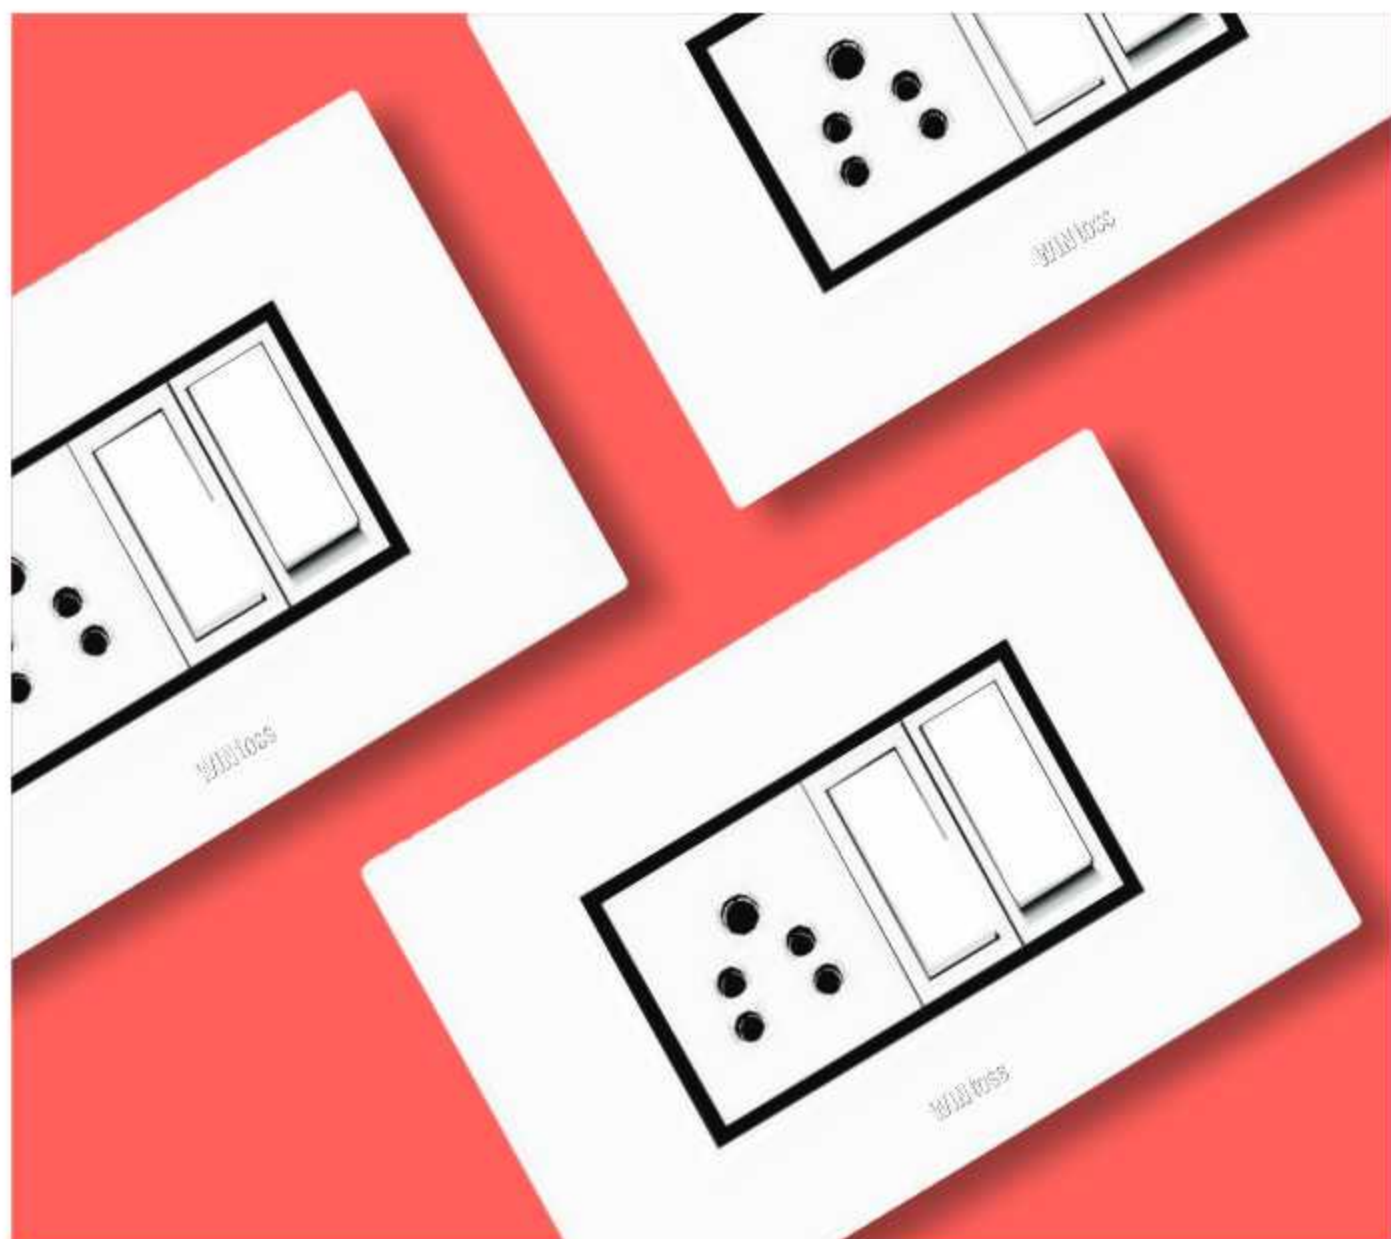

PLAM WOOD

MODULAR PLAM WOOD PLATE

PRODUCTS	1M	2M	3M	4M	6M	8M	10M	12M (SQ.)	12M (HZ.)	16M	18M	20M
	CODE	CODE	CODE	CODE	CODE	CODE	CODE	CODE	CODE	CODE	CODE	CODE
	211	212	213	214	215	216	217	218	219	220	221	222
SIZE	SIZE	SIZE	SIZE	SIZE	SIZE	SIZE	SIZE	SIZE	SIZE	SIZE	SIZE	SIZE
	(4.5X4.5)	(4.5X4.5)	(4.5X5)	(4.5X7)	(4.5X9.75)	(4.5X10.75)	(4.5X12.25)	(7.25X9.75)	(5X15)	(7.25X10.75)	(9X11)	(7.25X12.5)
WHITE	M.R.P ₹	M.R.P ₹	M.R.P ₹	M.R.P ₹	M.R.P ₹	M.R.P ₹	M.R.P ₹	M.R.P ₹	M.R.P ₹	M.R.P ₹	M.R.P ₹	M.R.P ₹
	62.00	62.00	70.00	94.00	108.00	129.00	143.00	170.00	180.00	190.00	217.00	210.00
PKG.	20	20	15	20	10	10	15	10	05	10	10	10