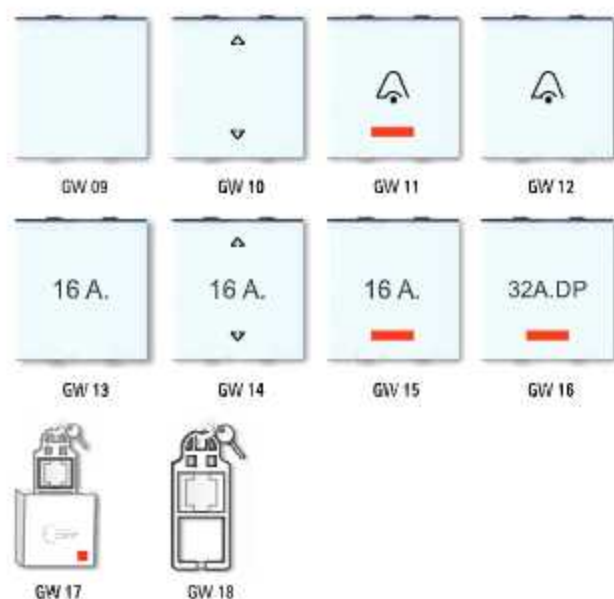

GOLDWIN SERIES

CODE	PRODUCTS	M.R.P	PKG

6 & 16 AMP. SWITCHES 240V~ (1 MODULE)

GW 01	6A. 1 WAY SWITCH 1M	60.00	20
GW 02	6A. 2 WAY SWITCH 1M	75.00	20
GW 03	6A. BELL PUSH 1M	75.00	20
GW 04	6A. 1 WAY SWITCH WITH IND. 1M	75.00	20
GW 05	6A. BELL PUSH WITH IND. 1M	85.00	20
GW 06	16A. 1 WAY SWITCH 1M	99.00	20
GW 07	16A. 2 WAY SWITCH 1M	120.00	20
GW 08	16A. 1 WAY SWITCH WITH IND. 1M	110.00	20

6 & 16 AMP. & 32 AMP. SWITCHES 240V~ (2 MODULE)

GW 09	6A. 1 WAY SWITCH 2M	90.00	10
GW 10	6A. 2 WAY SWITCH 2M	105.00	10
GW 11	6A. BELL PUSH WITH IND. 2M	115.00	10
GW 12	6A. BELL PUSH 2M	110.00	10
GW 13	16A. 1 WAY SWITCH 2M	120.00	10
GW 14	16A. 2 WAY SWITCH 2M	155.00	10
GW 15	16A. 1 WAY SWITCH WITH IND. 2M	130.00	10
GW 16	32A. D.P SWITCH WITH IND. 2M	225.00	10
GW 17	32A. D.P SWITCH WITH KEY TAG 2M	440.00	10
GW 18	ONLY KEY TAG	90.00	10

6 & 16A. SOCKETS 240V~

GW 19	6A. 2 PIN SOCKET 1M	79.00	20
GW 20	6A. 2 IN 1 SOCKET 2M	78.00	20
GW 21	6A. 2 IN 1 SOCKET WITH SHUTTER 2M	84.00	20
GW 22	6/10/13A. INTEL MULTI SOCKET 2M	135.00	10
GW 23	6/16A. UNI. SOCKET WITH SHUTTER 2M	175.00	10