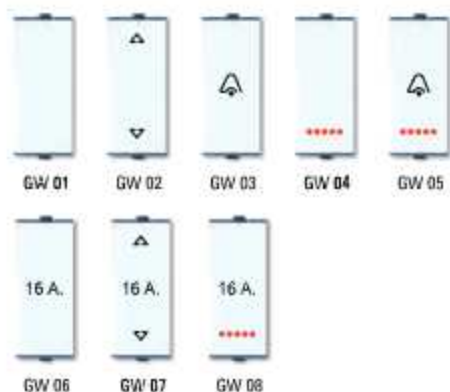

GOLDWIN SERIES

CODE	PRODUCTS	M.R.P	PKG

6 & 16 AMP. SWITCHES 240V~ (1 MODULE)

GW 01	6A. 1 WAY SWITCH 1M	60.00	20
GW 02	6A. 2 WAY SWITCH 1M	75.00	20
GW 03	6A. BELL PUSH 1M	75.00	20
GW 04	6A. 1 WAY SWITCH WITH IND. 1M	75.00	20
GW 05	6A. BELL PUSH WITH IND. 1M	85.00	20
GW 06	16A. 1 WAY SWITCH 1M	99.00	20
GW 07	16A. 2 WAY SWITCH 1M	120.00	20
GW 08	16A. 1 WAY SWITCH WITH IND. 1M	110.00	20

6 & 16 AMP. & 32 AMP. SWITCHES 240V~ (2 MODULE)

GW 09	6A. 1 WAY SWITCH 2M	90.00	10
GW 10	6A. 2 WAY SWITCH 2M	105.00	10
GW 11	6A. BELL PUSH WITH IND. 2M	115.00	10
GW 12	6A. BELL PUSH 2M	110.00	10
GW 13	16A. 1 WAY SWITCH 2M	120.00	10
GW 14	16A. 2 WAY SWITCH 2M	155.00	10
GW 15	16A. 1 WAY SWITCH WITH IND. 2M	130.00	10
GW 16	32A. D.P SWITCH WITH IND. 2M	225.00	10
GW 17	32A. D.P SWITCH WITH KEY TAG 2M	440.00	10
GW 18	ONLY KEY TAG	90.00	10

6 & 16A. SOCKETS 240V~

GW 19	6A. 2 PIN SOCKET 1M	79.00	20
GW 20	6A. 2 IN 1 SOCKET 2M	78.00	20
GW 21	6A. 2 IN 1 SOCKET WITH SHUTTER 2M	84.00	20
GW 22	6/10/13A. INTEL MULTI SOCKET 2M	135.00	10
GW 23	6/16A. UNI. SOCKET WITH SHUTTER 2M	175.00	10