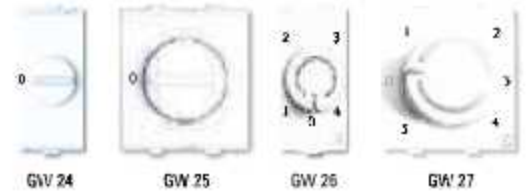

CODE	PRODUCTS	M.R.P	PKG

DIMMER & STEP FAN REGULATOR 204V~

GW 24	DIMMER 1M	195.00	20
GW 25	DIMMER 2M	285.00	10
GW 26	4 STEP REGULATOR 1M	295.00	20
GW 27	5 STEP REGULATOR 2M	325.00	10